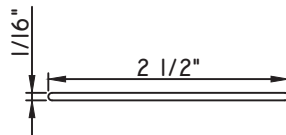

2 1/2"X1/16"
CE-13435