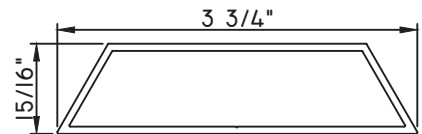

2"X3/8"
M21947
(interior side only)

2"X5/8"
M15022
(interior side only)

2"X5/16"
M22024
(interior side only)

2 1/2"X1/16"
CE-13435

2 1/2"X7/16"
CE-13446
(interior side only)

2 15/16"X15/16"
M55522
(interior side only)

3 1/8"X1/16"
M19814

3 1/4"X3/8"
M14375
(interior side only)

3 1/4"X1/2"
M22020
(interior side only)

3 1/2"X3/16"
M1750
(interior side only)

3 1/2"X1/2"
M541189
(interior side only)

3 3/4"X15/16"
M58002
(interior side only)

SCALE 1:2

ALUMINUM APPLIED MUNTINS K200 - DIRECT SET FIXED

Unless noted otherwise, all Applied Muntin profiles shown may be used on the interior and exterior sides of the insulated glass.

3 13/16"X1/8"

M10185