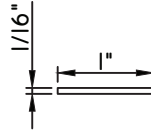

Unless noted otherwise, all Applied Muntin profiles shown may be used on the interior and exterior sides of the insulated glass.

7/8"X15/16"
M54151
(interior side only)

7/8"X15/16"
M2785
(interior side only)