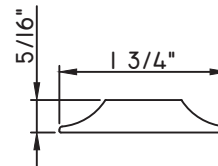

1 5/16"X5/16"
M58296
(interior side only)

1 5/16"X5/16"
M22206
(interior side only)

1 3/8"X5/16"
M2410
(interior side only)

1 1/2"X1/16"
M320

1 1/2"X15/16"
M51786
(interior side only)

1 5/8"X7/16"
M16594
(interior side only)

1 3/4"X1/16"
M187

1 3/4"X3/16"
M20547
(interior side only)

1 3/4"X5/16"
M23910
(interior side only)

1 3/4"X7/8"
M10360
(interior side only)

ALUMINUM APPLIED MUNTINS K200 - DIRECT SET FIXED

Unless noted otherwise, all Applied Muntin profiles shown may be used on the interior and exterior sides of the insulated glass.