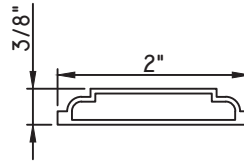

1 3/4"X1/16"
M187

1 3/4"X3/16"
M20547
(interior side only)

1 3/4"X5/16"
M23910
(interior side only)

1 3/4"X7/8"
M10360
(interior side only)

ALUMINUM APPLIED MUNTINS K200 - DIRECT SET FIXED

Unless noted otherwise, all Applied Muntin profiles shown may be used on the interior and exterior sides of the insulated glass.

1 7/8"X5/16"
MW23008
(interior side only)

1 7/8"X1/2"
M16165
(interior side only)

1 7/8"X15/16"
M54150
(interior side only)

2"X1/16"
CE-764

2"X1/8"
M22364
(interior side only)

2"X3/16"
CE-14001
(interior side only)

2"X3/8"
M21947
(interior side only)

2"X5/8"
M15022
(interior side only)

2"X5/16"
M22024
(interior side only)

2 1/2"X1/16"
CE-13435

2 1/2"X7/16"
CE-13446
(interior side only)

2 15/16"X15/16"
M55522
(interior side only)