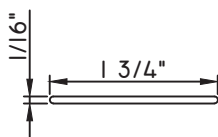

1 5/16"X5/16"
M58296
(interior side only)

1 5/16"X5/16"
M22206
(interior side only)

1 3/8"X5/16"
M2410
(interior side only)

1 1/2"X1/16"
M320

1 1/2"X15/16"
M51786
(interior side only)

1 5/8"X7/16"
M16594
(interior side only)

1 3/4"X1/16"
M187

1 3/4"X3/16"
M20547
(interior side only)

1 3/4"X5/16"
M23910
(interior side only)

1 3/4"X7/8"
M10360
(interior side only)

ALUMINUM APPLIED MUNTINS K200 - DIRECT SET FIXED

Unless noted otherwise, all Applied Muntin profiles shown may be used on the interior and exterior sides of the insulated glass.