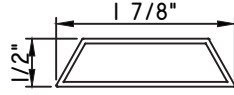

1 7/8"X1/2"
M16165
(interior side only)