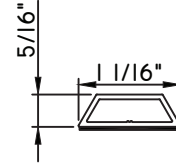

Unless noted otherwise, all Applied Muntin profiles shown may be used on the interior and exterior sides of the insulated glass.

7/8"X15/16"
M54151
(interior side only)

7/8"X15/16"
M2785
(interior side only)

1"X1/16"
MAX10847

1"X3/16"
M20899
(interior side only)

1 1/16"X5/16"
M23699
(interior side only)

1 1/16"X15/16"
M54149
(interior side only)

1 1/8"X5/8"
M2374
(interior side only)

1 1/4"X1/8"
M1306
(interior side only)