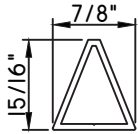

Unless noted otherwise, all Applied Muntin profiles shown may be used on the interior and exterior sides of the insulated glass.

7/8"X15/16"
M54151
(interior side only)

7/8"X15/16"
M2785
(interior side only)

1"X1/16"
MAX10847

1"X3/16"
M20899
(interior side only)

1 1/16"X5/16"
M23699
(interior side only)

1 1/16"X15/16"
M54149
(interior side only)

1 1/8"X5/8"
M2374
(interior side only)

1 1/4"X1/8"
M1306
(interior side only)