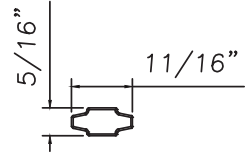

3/8" Internal (Alum.)
BL230X5/16
Black only

5/8" Internal (Alum.)
M3-16X5/8

3/4" Internal (Alum.)
M36-04

**3/4" Internal (Alum.)
Contoured**
M5.5X18

1" Internal (Alum.)
227688

SCALE 1:2

Our products are tested to the standards of and certified by some of the foremost organizations in the fenestration industry.

ALUMINUM APPLIED MUNTINS K200 - DIRECT SET FIXED

Unless noted otherwise, all Applied Muntin profiles shown may be used on the interior and exterior sides of the insulated glass.

1/2"X1/8"

M165

(interior side only)