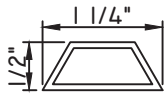

1 1/4"X1/2"
M22019
(interior side only)