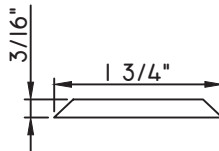

1 5/16"X5/16"
M58296
(interior side only)

1 5/16"X5/16"
M22206
(interior side only)

1 3/8"X5/16"
M2410
(interior side only)

1 1/2"X1/16"
M320

1 1/2"X15/16"
M51786
(interior side only)

1 5/8"X7/16"
M16594
(interior side only)

1 3/4"X1/16"
M187

1 3/4"X3/16"
M20547
(interior side only)

1 3/4"X5/16"
M23910
(interior side only)

1 3/4"X7/8"
M10360
(interior side only)

ALUMINUM APPLIED MUNTINS K200 - DIRECT SET FIXED

Unless noted otherwise, all Applied Muntin profiles shown may be used on the interior and exterior sides of the insulated glass.