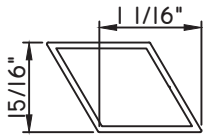

Unless noted otherwise, all Applied Muntin profiles shown may be used on the interior and exterior sides of the insulated glass.

7/8"X15/16"
M54151
(interior side only)

7/8"X15/16"
M2785
(interior side only)

1"X1/16"
MAX10847

1"X3/16"
M20899
(interior side only)

1 1/16"X5/16"
M23699
(interior side only)

1 1/16"X15/16"
M54149
(interior side only)

1 1/8"X5/8"
M2374
(interior side only)

1 1/4"X1/8"
M1306
(interior side only)