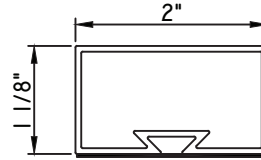

3 1/8"X1/16"
M19814

3 1/4"X3/8"
M14375
(interior side only)

3 1/4"X1/2"
M22020
(interior side only)

3 1/2"X3/16"
M1750
(interior side only)

3 1/2"X1/2"
M541189
(interior side only)

3 3/4"X15/16"
M58002
(interior side only)

SCALE 1:2

ALUMINUM APPLIED MUNTINS K200 - DIRECT SET FIXED

Unless noted otherwise, all Applied Muntin profiles shown may be used on the interior and exterior sides of the insulated glass.

3 13/16"X1/8"

M10185

(interior side only)

2"X1 1/8"

M23201

(interior side only)

2"X1 1/8"

M23200

(interior side only)

3 3/8"X1 1/8"