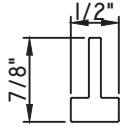

ALUMINUM APPLIED MUNTINS K200 - DIRECT SET FIXED

Unless noted otherwise, all Applied Muntin profiles shown may be used on the interior and exterior sides of the insulated glass.

1/2"X1/8"

M165

(interior side only)