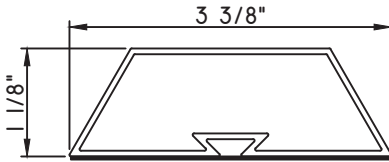

SCALE 1:2

ALUMINUM APPLIED MUNTINS K200 - DIRECT SET FIXED

Unless noted otherwise, all Applied Muntin profiles shown may be used on the interior and exterior sides of the insulated glass.

3 13/16"X1/8"

M10185

(interior side only)

2"X1 1/8"

M23201

(interior side only)

2"X1 1/8"

M23200

(interior side only)

3 3/8"X1 1/8"