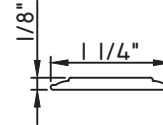

Unless noted otherwise, all Applied Muntin profiles shown may be used on the interior and exterior sides of the insulated glass.

7/8"X15/16"
M54151
(interior side only)

7/8"X15/16"
M2785
(interior side only)

1"X1/16"
MAX10847

1"X3/16"
M20899
(interior side only)

1 1/16"X5/16"
M23699
(interior side only)

1 1/16"X15/16"
M54149
(interior side only)

1 1/8"X5/8"
M2374
(interior side only)

1 1/4"X1/8"
M1306
(interior side only)