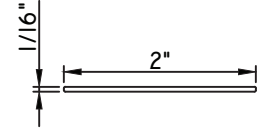

2"X1/16"
CE-764