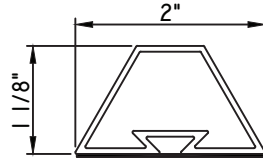

3 1/8"X1/16"
M19814

3 1/4"X3/8"
M14375
(interior side only)

3 1/4"X1/2"
M22020
(interior side only)

3 1/2"X3/16"
M1750
(interior side only)

3 1/2"X1/2"
M541189
(interior side only)

3 3/4"X15/16"
M58002
(interior side only)

SCALE 1:2

ALUMINUM APPLIED MUNTINS K200 - DIRECT SET FIXED

Unless noted otherwise, all Applied Muntin profiles shown may be used on the interior and exterior sides of the insulated glass.

3 13/16"X1/8"

M10185

(interior side only)

2"X1 1/8"

M23201

(interior side only)

2"X1 1/8"

M23200

(interior side only)

3 3/8"X1 1/8"