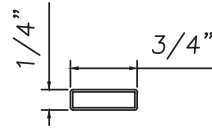

3/8" Internal (Alum.)
BL230X5/16
Black only

5/8" Internal (Alum.)
M3-16X5/8

3/4" Internal (Alum.)
M36-04

**3/4" Internal (Alum.)
Contoured**
M5.5X18

1" Internal (Alum.)
227688

SCALE 1:2

Our products are tested to the standards of and certified by some of the foremost organizations in the fenestration industry.