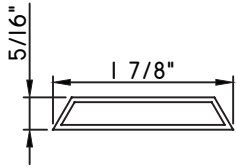

1 5/16"X5/16"
M58296
(interior side only)

1 5/16"X5/16"
M22206
(interior side only)

1 3/8"X5/16"
M2410
(interior side only)

1 1/2"X1/16"
M320

1 1/2"X15/16"
M51786
(interior side only)

1 5/8"X7/16"
M16594
(interior side only)

1 3/4"X1/16"
M187

1 3/4"X3/16"
M20547
(interior side only)

1 3/4"X5/16"
M23910
(interior side only)

1 3/4"X7/8"
M10360
(interior side only)

ALUMINUM APPLIED MUNTINS K200 - DIRECT SET FIXED

Unless noted otherwise, all Applied Muntin profiles shown may be used on the interior and exterior sides of the insulated glass.

1 7/8"X5/16"
MW23008
(interior side only)

1 7/8"X1/2"
M16165
(interior side only)

1 7/8"X15/16"
M54150
(interior side only)

2"X1/16"
CE-764

2"X1/8"
M22364
(interior side only)

2"X3/16"
CE-14001
(interior side only)