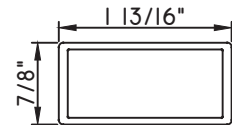

1 5/16"X5/16"
M58296
(interior side only)

1 5/16"X5/16"
M22206
(interior side only)

1 3/8"X5/16"
M2410
(interior side only)

1 1/2"X1/16"
M320

1 1/2"X15/16"
M51786
(interior side only)

1 5/8"X7/16"
M16594
(interior side only)

1 3/4"X1/16"
M187

1 3/4"X3/16"
M20547
(interior side only)

1 3/4"X5/16"
M23910
(interior side only)

1 3/4"X7/8"
M10360
(interior side only)

ALUMINUM APPLIED MUNTINS K200 - DIRECT SET FIXED

Unless noted otherwise, all Applied Muntin profiles shown may be used on the interior and exterior sides of the insulated glass.