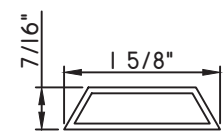

1 5/16"X5/16"
M58296
(interior side only)

1 5/16"X5/16"
M22206
(interior side only)

1 3/8"X5/16"
M2410
(interior side only)

1 1/2"X1/16"
M320

1 1/2"X15/16"
M51786
(interior side only)

1 5/8"X7/16"
M16594
(interior side only)

1 3/4"X1/16"
M187

1 3/4"X3/16"
M20547
(interior side only)

1 3/4"X5/16"
M23910
(interior side only)

1 3/4"X7/8"
M10360
(interior side only)

ALUMINUM APPLIED MUNTINS K200 - DIRECT SET FIXED

Unless noted otherwise, all Applied Muntin profiles shown may be used on the interior and exterior sides of the insulated glass.