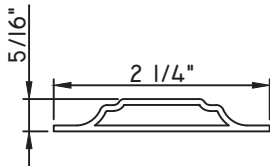

2"X5/16"
M22024
(interior side only)