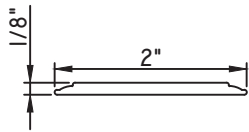

1 3/4"X1/16"
M187

1 3/4"X3/16"
M20547
(interior side only)

1 3/4"X5/16"
M23910
(interior side only)

1 3/4"X7/8"
M10360
(interior side only)

ALUMINUM APPLIED MUNTINS K200 - DIRECT SET FIXED

Unless noted otherwise, all Applied Muntin profiles shown may be used on the interior and exterior sides of the insulated glass.

1 7/8"X5/16"
MW23008
(interior side only)

1 7/8"X1/2"
M16165
(interior side only)

1 7/8"X15/16"
M54150
(interior side only)

2"X1/16"
CE-764

2"X1/8"
M22364
(interior side only)

2"X3/16"
CE-14001
(interior side only)