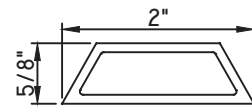

1 3/4"X1/16"
M187

1 3/4"X3/16"
M20547
(interior side only)

1 3/4"X5/16"
M23910
(interior side only)

1 3/4"X7/8"
M10360
(interior side only)

ALUMINUM APPLIED MUNTINS K200 - DIRECT SET FIXED

Unless noted otherwise, all Applied Muntin profiles shown may be used on the interior and exterior sides of the insulated glass.

1 7/8"X5/16"
MW23008
(interior side only)

1 7/8"X1/2"
M16165
(interior side only)

1 7/8"X15/16"
M54150
(interior side only)

2"X1/16"
CE-764

2"X1/8"
M22364
(interior side only)

2"X3/16"
CE-14001
(interior side only)

2"X3/8"
M21947
(interior side only)

2"X5/8"
M15022
(interior side only)

2"X5/16"
M22024
(interior side only)

2 1/2"X1/16"
CE-13435

2 1/2"X7/16"
CE-13446
(interior side only)

2 15/16"X15/16"
M55522
(interior side only)