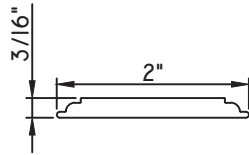

1 3/4"X1/16"
M187

1 3/4"X3/16"
M20547
(interior side only)

1 3/4"X5/16"
M23910
(interior side only)

1 3/4"X7/8"
M10360
(interior side only)

ALUMINUM APPLIED MUNTINS K200 - DIRECT SET FIXED

Unless noted otherwise, all Applied Muntin profiles shown may be used on the interior and exterior sides of the insulated glass.

1 7/8"X5/16"
MW23008
(interior side only)

1 7/8"X1/2"
M16165
(interior side only)

1 7/8"X15/16"
M54150
(interior side only)

2"X1/16"
CE-764

2"X1/8"
M22364
(interior side only)

2"X3/16"
CE-14001
(interior side only)

2"X3/8"
M21947
(interior side only)

2"X5/8"
M15022
(interior side only)

2"X5/16"
M22024
(interior side only)

2 1/2"X1/16"
CE-13435

2 1/2"X7/16"
CE-13446
(interior side only)

2 15/16"X15/16"
M55522
(interior side only)