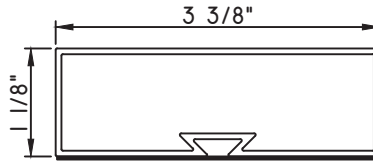

3 3/8"X1 1/8"

M23203

(interior side only)

SCALE 1:2

Our products are tested to the standards of and certified by some of the foremost organizations in the fenestration industry.