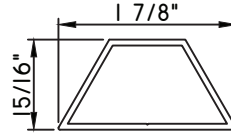

1 5/16"X5/16"
M58296
(interior side only)

1 5/16"X5/16"
M22206
(interior side only)

1 3/8"X5/16"
M2410
(interior side only)

1 1/2"X1/16"
M320

1 1/2"X15/16"
M51786
(interior side only)

1 5/8"X7/16"
M16594
(interior side only)

1 3/4"X1/16"
M187

1 3/4"X3/16"
M20547
(interior side only)

1 3/4"X5/16"
M23910
(interior side only)

1 3/4"X7/8"
M10360
(interior side only)

ALUMINUM APPLIED MUNTINS K200 - DIRECT SET FIXED

Unless noted otherwise, all Applied Muntin profiles shown may be used on the interior and exterior sides of the insulated glass.

1 7/8"X5/16"
MW23008
(interior side only)

1 7/8"X1/2"
M16165
(interior side only)

1 7/8"X15/16"
M54150
(interior side only)

2"X1/16"
CE-764

2"X1/8"
M22364
(interior side only)

2"X3/16"
CE-14001
(interior side only)