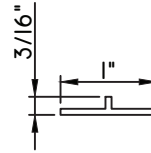

Unless noted otherwise, all Applied Muntin profiles shown may be used on the interior and exterior sides of the insulated glass.

7/8"X15/16"
M54151
(interior side only)

7/8"X15/16"
M2785
(interior side only)

1"X1/16"
MAX10847

1"X3/16"
M20899
(interior side only)

1 1/16"X5/16"
M23699
(interior side only)

1 1/16"X15/16"
M54149
(interior side only)

1 1/8"X5/8"
M2374
(interior side only)

1 1/4"X1/8"
M1306
(interior side only)