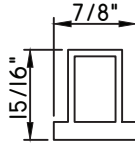

(interior side only)

1"X3/16"

M22352

(interior side only)

7/8"X9/16"

M1934

(interior side only)

ALUMINUM APPLIED MUNTINS K200 - DIRECT SET FIXED

Unless noted otherwise, all Applied Muntin profiles shown may be used on the interior and exterior sides of the insulated glass.

7/8"X15/16"
M54151
(interior side only)

7/8"X15/16"
M2785
(interior side only)