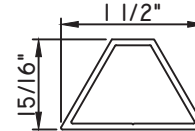

1 5/16"X5/16"
M58296
(interior side only)

1 5/16"X5/16"
M22206
(interior side only)

1 3/8"X5/16"
M2410
(interior side only)

1 1/2"X1/16"
M320

1 1/2"X15/16"
M51786
(interior side only)

1 5/8"X7/16"
M16594
(interior side only)

1 3/4"X1/16"
M187

1 3/4"X3/16"
M20547
(interior side only)

1 3/4"X5/16"
M23910
(interior side only)

1 3/4"X7/8"
M10360
(interior side only)

ALUMINUM APPLIED MUNTINS K200 - DIRECT SET FIXED

Unless noted otherwise, all Applied Muntin profiles shown may be used on the interior and exterior sides of the insulated glass.