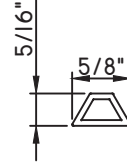

3/8" Internal (Alum.)
BL230X5/16
Black only

5/8" Internal (Alum.)
M3-16X5/8

3/4" Internal (Alum.)
M36-04

**3/4" Internal (Alum.)
Contoured**
M5.5X18

1" Internal (Alum.)
227688

SCALE 1:2

Our products are tested to the standards of and certified by some of the foremost organizations in the fenestration industry.

1/2"X1/4"

M3001

(interior side only)

5/8"X5/16"

M16154

(interior side only)

5/8"X3/16"

M20830